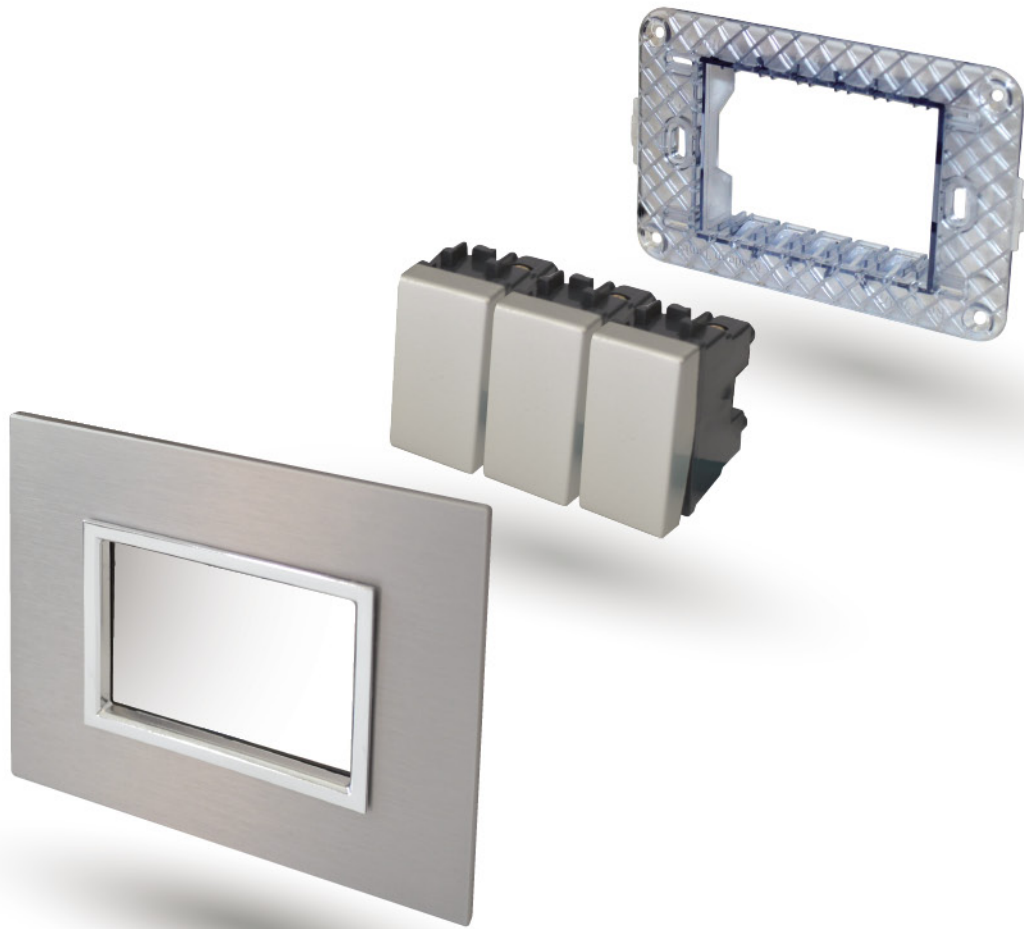

Composition

Flush Box

Frame

Modules

Plate

1 to 6 modules

with screws or claws

1 x 2 Modules

1 to 6 modules

1 to 6 modules

1 to 6 modules

with screws

1 et 2 Modules

1 to 6 modules